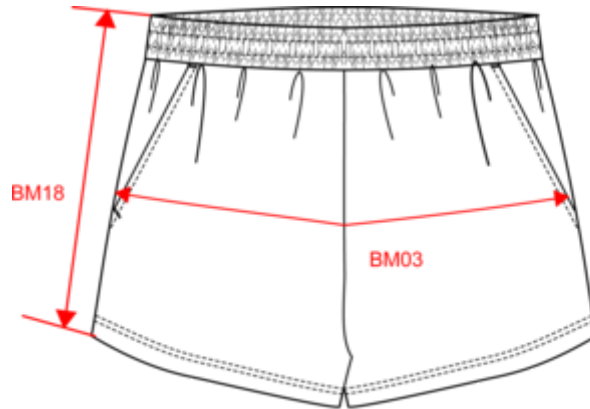

 210 g/m² 

Sizes

 XS - S - M - L - XL

More information

Logistic

 5

 20

Country of origin

NS728
Ladies' Terry Towel shorts - 210gsm

Dimensions (cm)

Measurements in cm	XS	S	M	L	XL
BL03 - 1/2 elasticated waist width relaxed (front over back)	32.00	35.00	38.00	41.00	44.00
BL17 - 1/2 hip width (measured parallel to waistband)	49.00	52.00	55.00	58.00	61.00
BM05 - Inseam length	6.75	7.00	7.25	7.50	7.75
BM18 - Side length (waistband included)	32.00	33.00	34.00	35.00	36.00