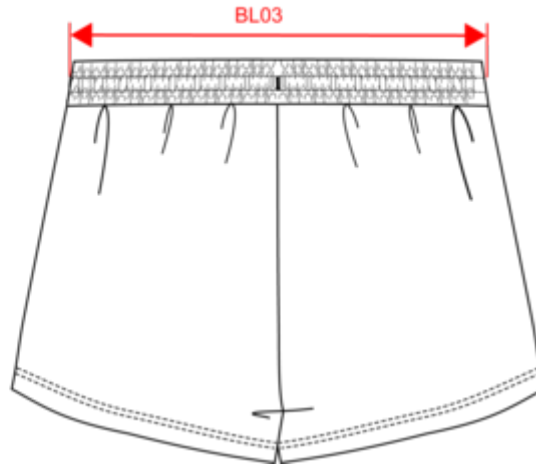

NS728
Ladies' Terry Towel shorts - 210gsm

Dimensions (cm)

Measurements in cm	XS	S	M	L	XL
BL03 - 1/2 elasticated waist width relaxed (front over back)	32.00	35.00	38.00	41.00	44.00
BL17 - 1/2 hip width (measured parallel to waistband)	49.00	52.00	55.00	58.00	61.00
BM05 - Inseam length	6.75	7.00	7.25	7.50	7.75
BM18 - Side length (waistband included)	32.00	33.00	34.00	35.00	36.00